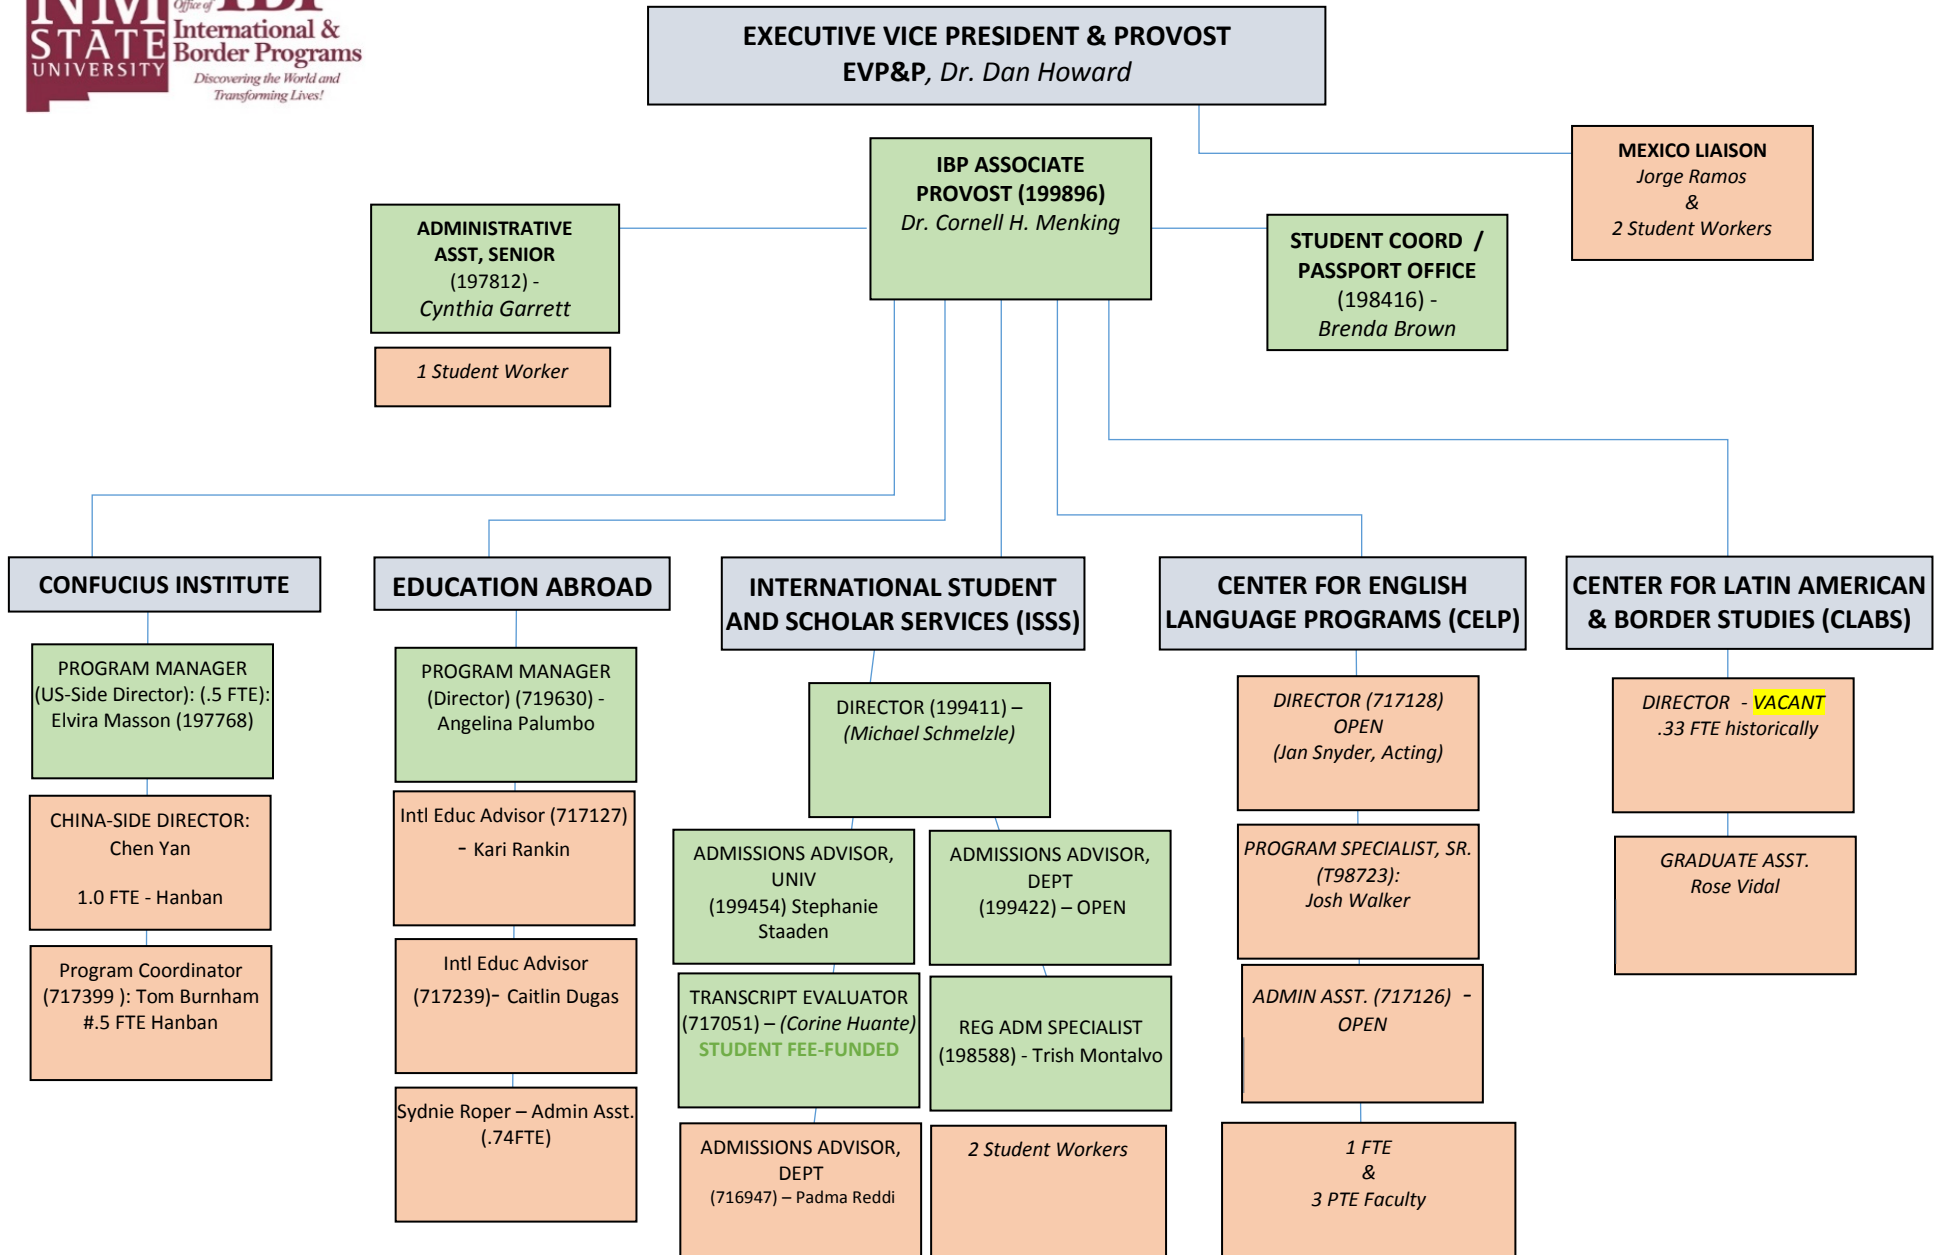

IBP ORGANIZATIONAL CHART

FUNDING SOURCE:
 GREEN = I&G
 ORANGE = SOFT