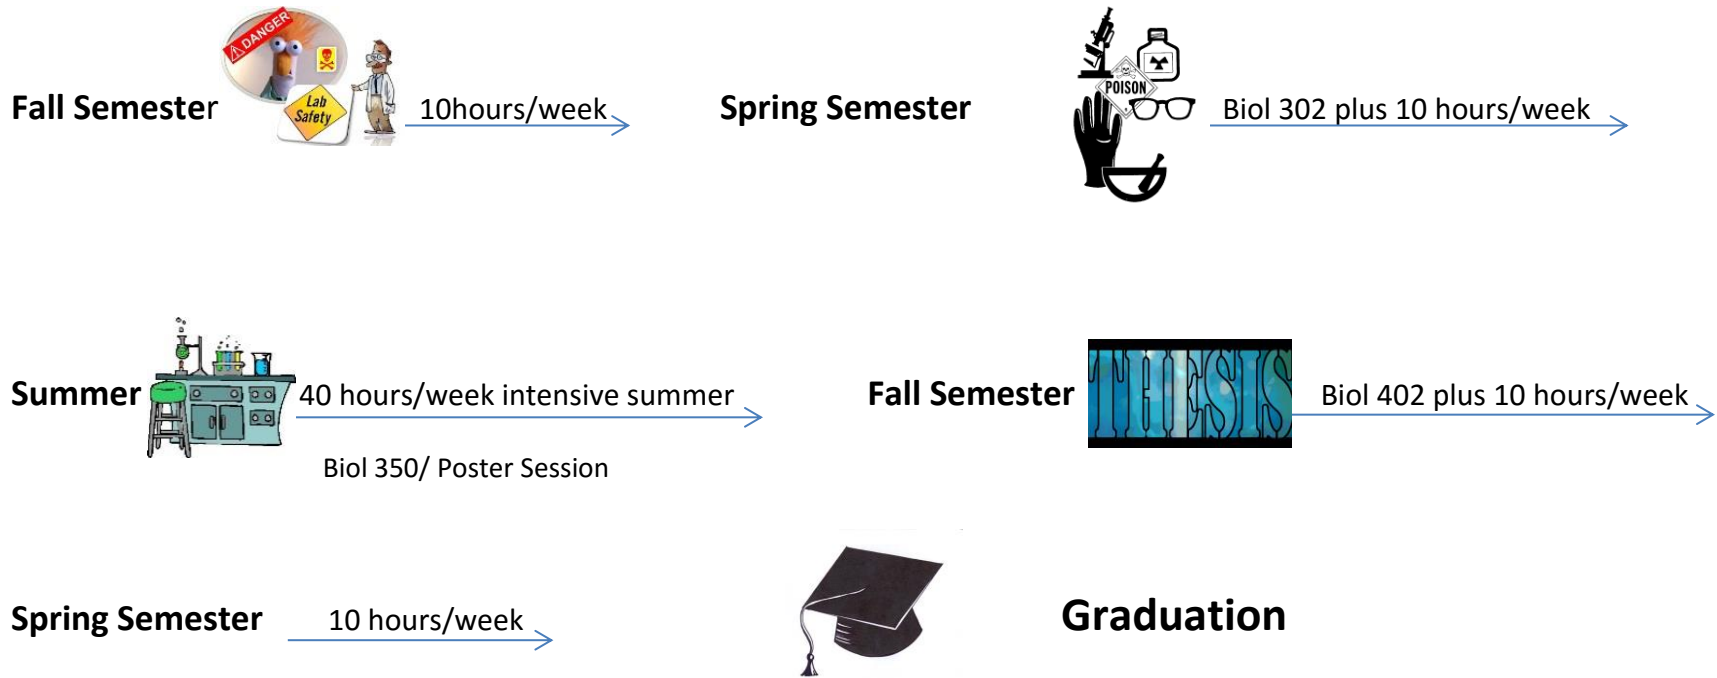

NMSU-HHMI Research Scholars: Timeline

\$1,750 stipend in fall and spring, \$4,300 in summer (plus \$1,500 in lab supplies in summer).